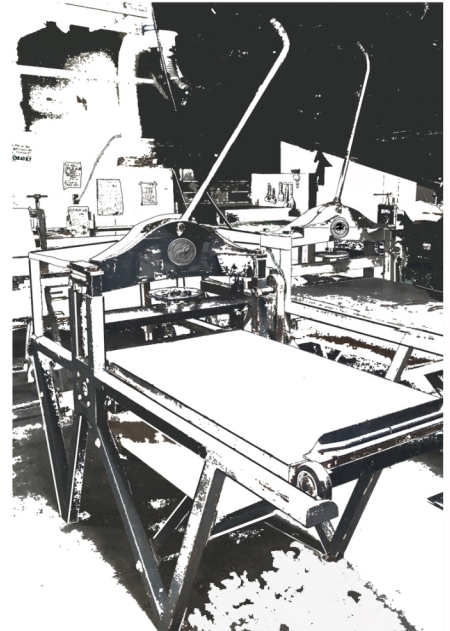

who also built drag racers, funny cars, and heavy-duty tractors for tractor pull events. This press is part of the tradition of spectacle-creating machinery built to last and draw an audience.

The Wepplo Press can print relief or intaglio. Fabricated by George Wepplo,

## THE PRESSES OF

Printland has a fleet of presses.

The 1880s intaglio press, by Modern Die & Plate Press Mfg.

The mighty Griffin litho presses with beautiful cast medallions - of griffins.

by Ruthann Godollei  
Printland Press 2021

in pictures